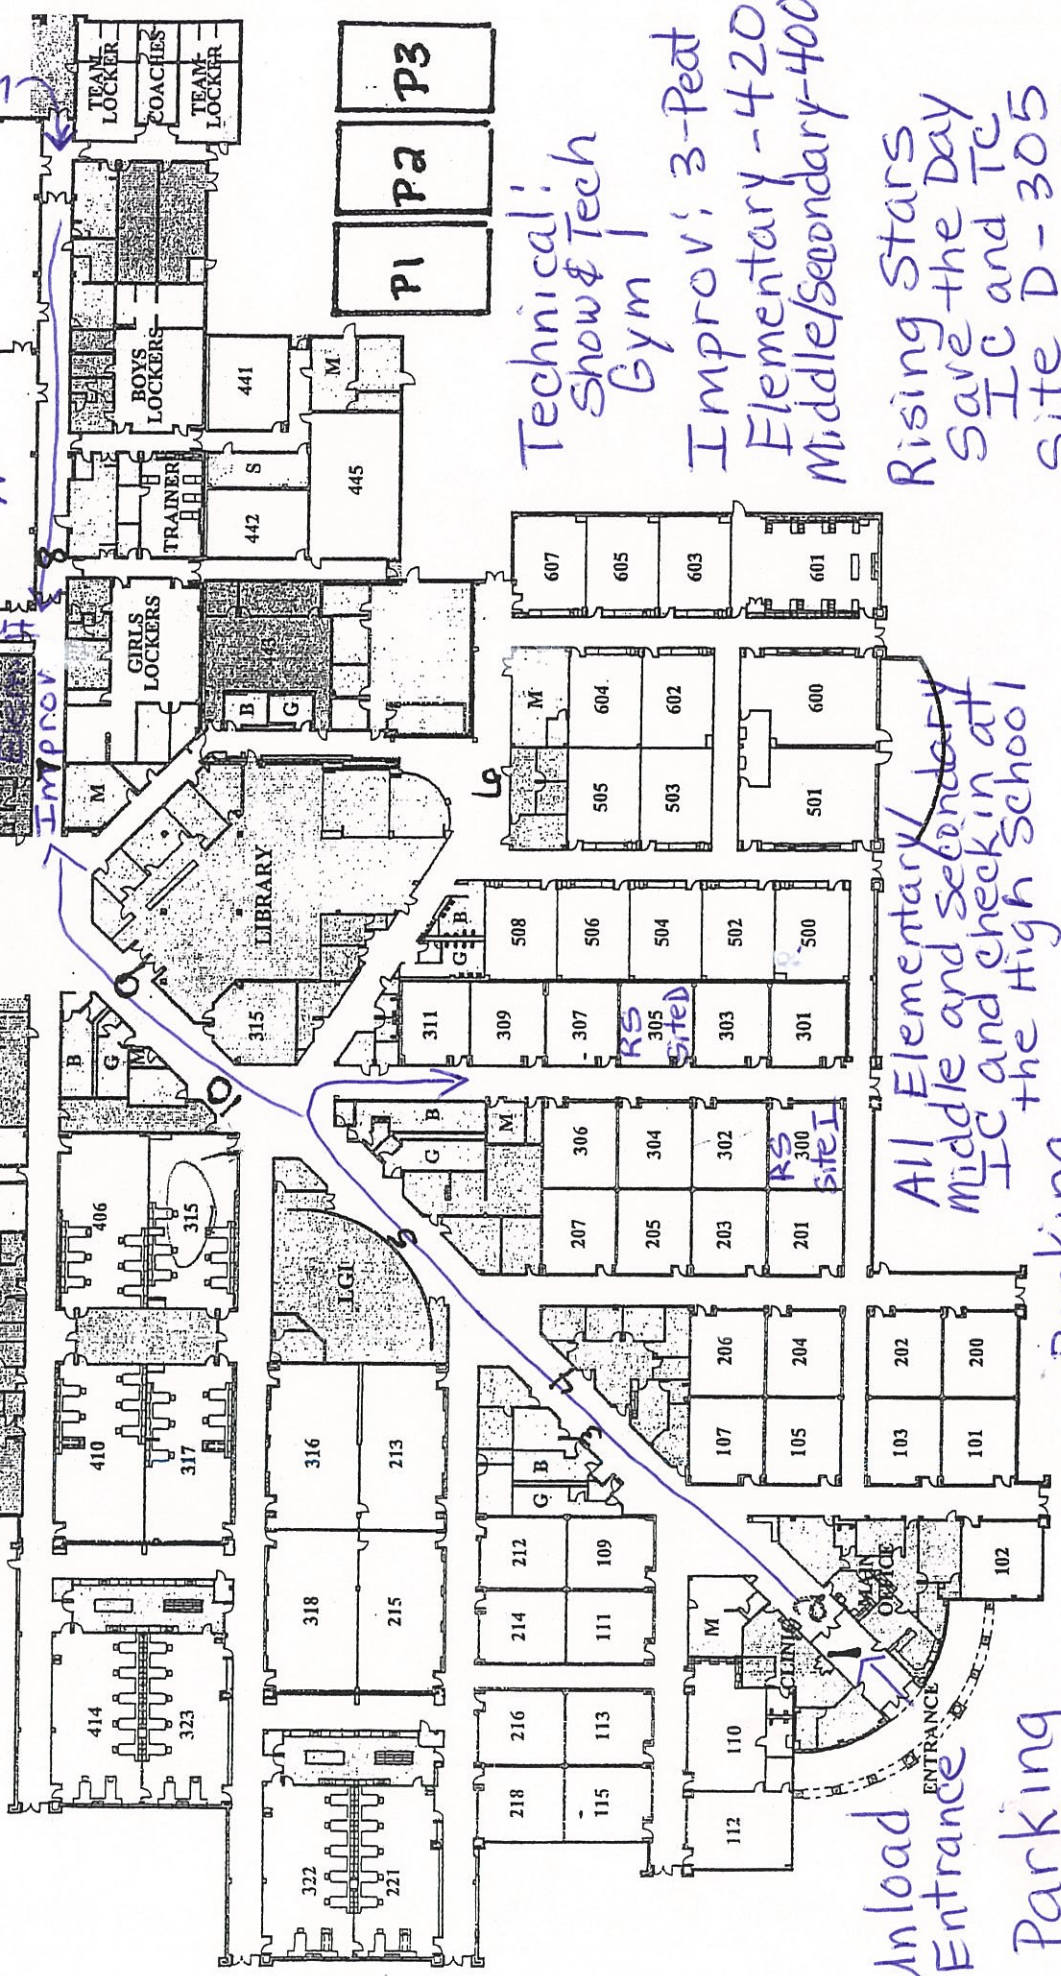

Parking

Entrance/unloading

Technical Show & Tech

Challenge A

GYM 1

GYM 2

Team Gathering

CAFETERIA

Props

P1
P2
P3

Technical:
Show & Tech
Gym 1
Improv: 3-Peat
Elementary - 420
Middle/Secondary-400

Rising Stars
Save the Day
SAC and TC
Site D - 305
Site I - 300
check in at the
Sr. High campus

All Elementary/
Middle and Secondary
TC and check in at
the High School