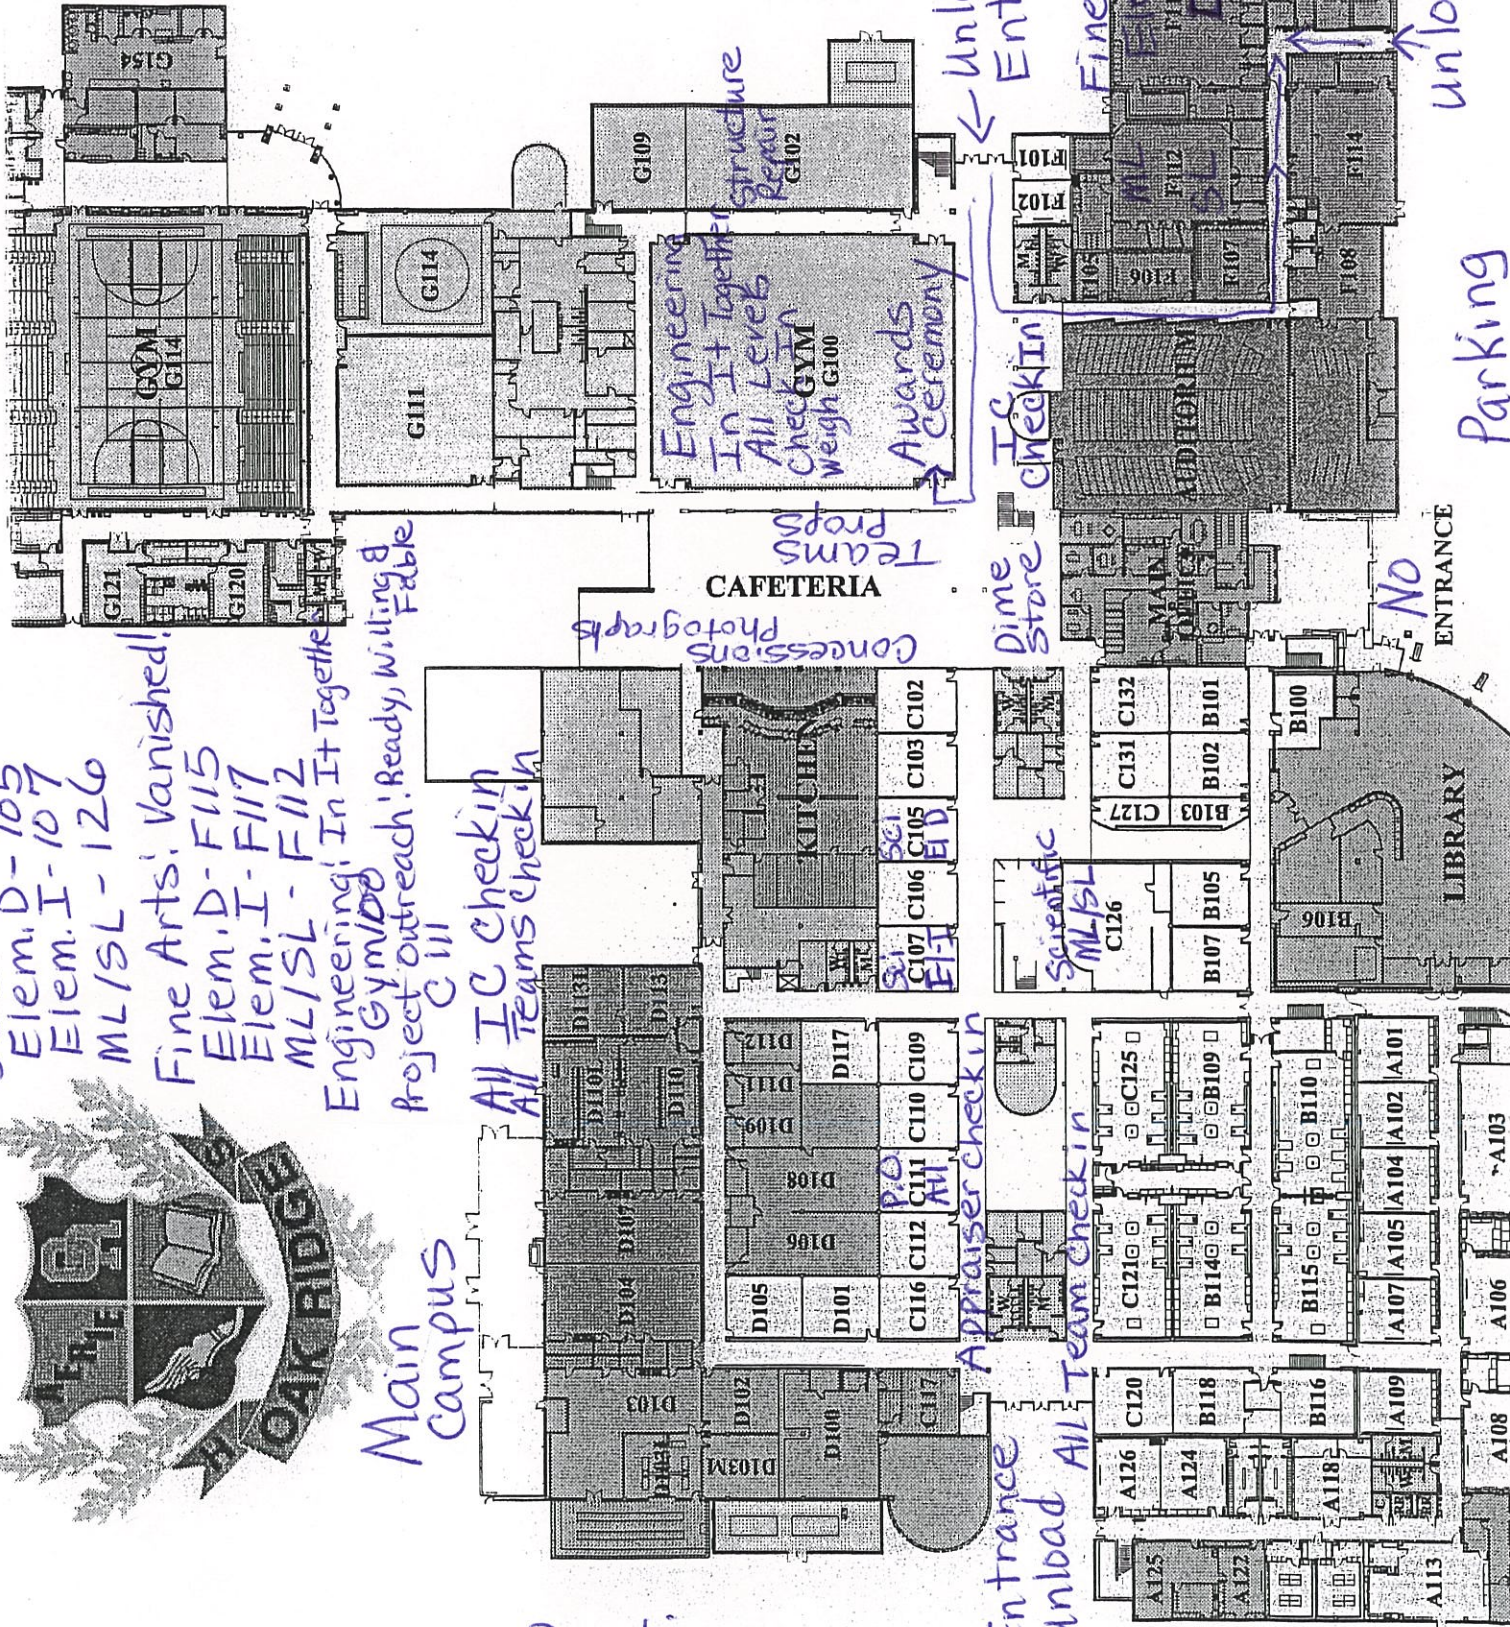

Main Campus

Scientific: Top Secret
Elem. D-105
Elem. I-107
ML/SL-126

Fine Arts: Vanished!
Elem. D-F115
Elem. I-F117
ML/SL-F112

Engineering: In It Together
Gym B
Project Outreach: Ready, Willing & Fabble
C-111

All IC check in
All Teams check in

Parking

Unload Entrance

Fine Arts: Vanished!
Elem. D-F115
Elem. I-F117
ML/SL-F112

Unload

Parking

Concessions Photographs
Teams Profs
Dime Store
IC check in

IC check in

NO ENTRANCE

Parking

Entrance
Unload
All Team check in

Appraiser check in

All Team check in