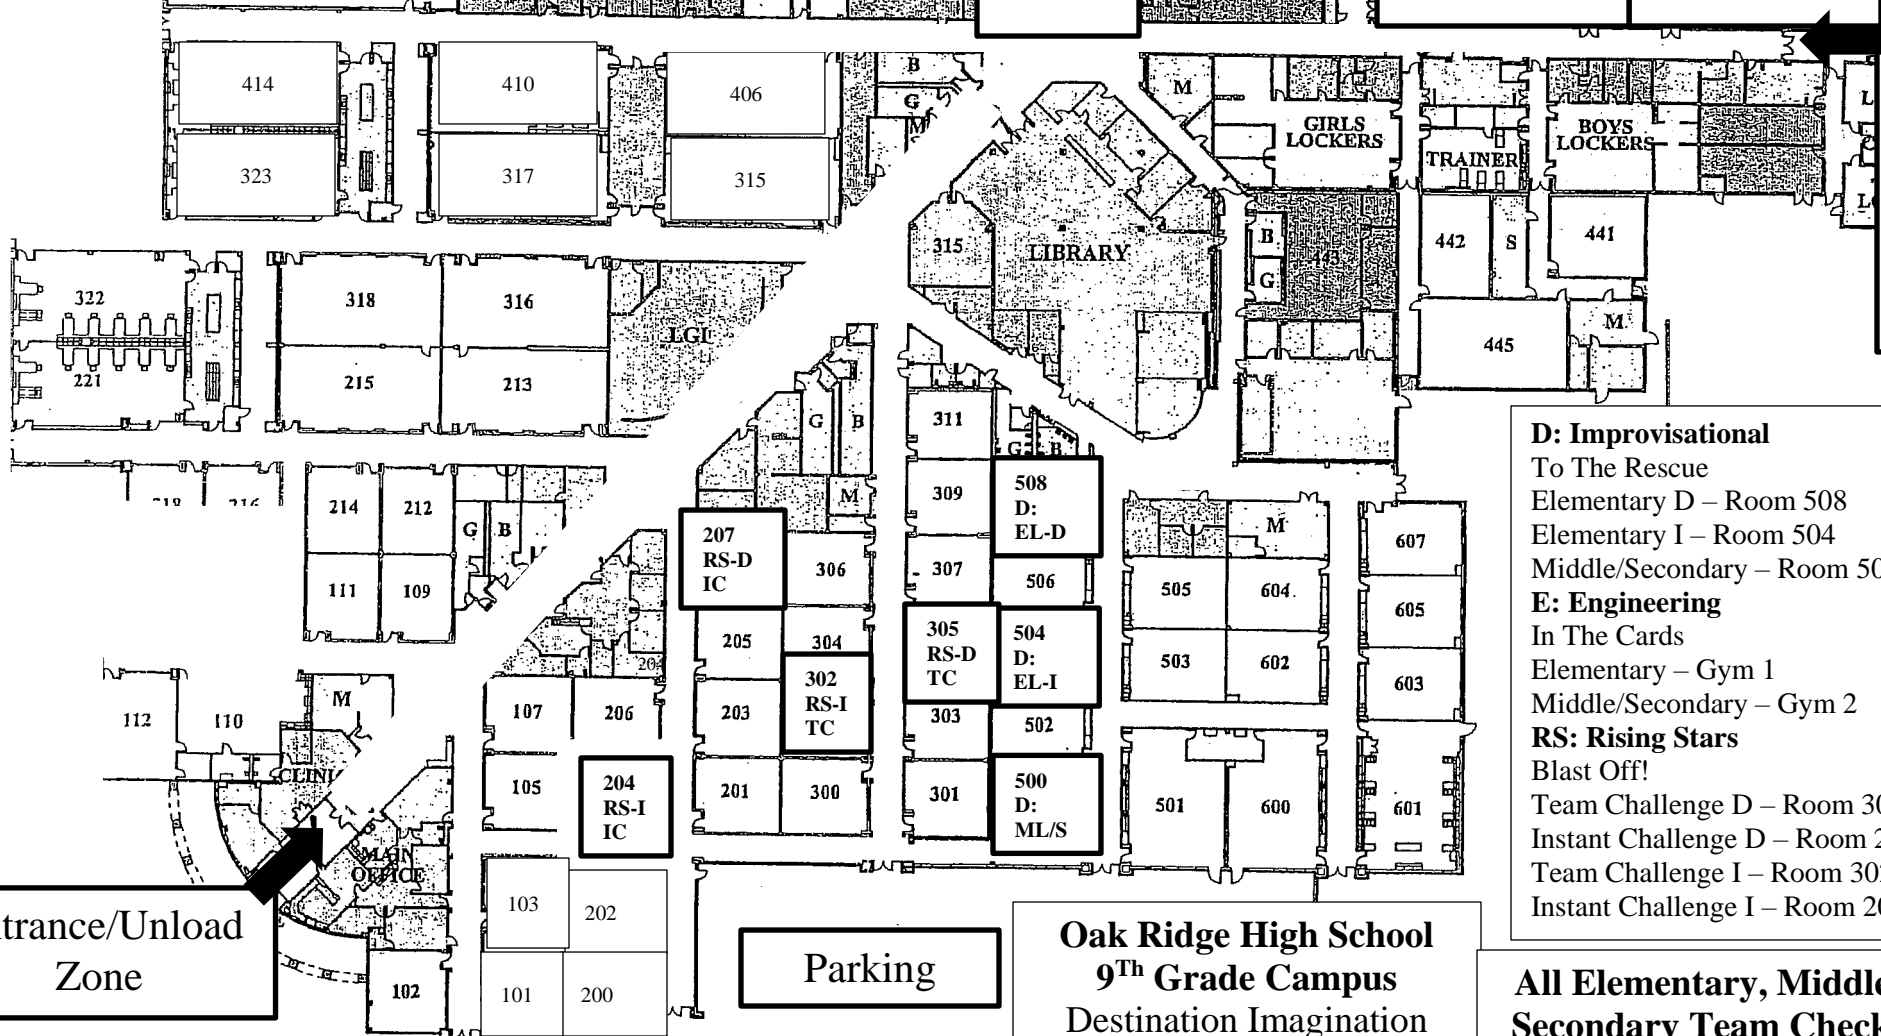

9<sup>th</sup> Grade Campus

Parking

Entrance/Unload Zone

Parking

SERVICE YARD

Cafeteria  
Team  
Gathering  
and Prop  
Storage

Gym 1  
E-EL  
Look for signs  
for team  
entrance and  
weigh-in areas

Gym 2  
E-ML/SL  
Look for signs  
for team  
entrance and  
weigh-in areas

Entrance/Unload Zone

Entrance/Unload Zone

Parking

Parking

**Oak Ridge High School**  
9<sup>th</sup> Grade Campus  
Destination Imagination  
Southeast 6 Regional  
Tournament  
February 15, 2020

**D: Improvisational**  
To The Rescue  
Elementary D – Room 508  
Elementary I – Room 504  
Middle/Secondary – Room 500